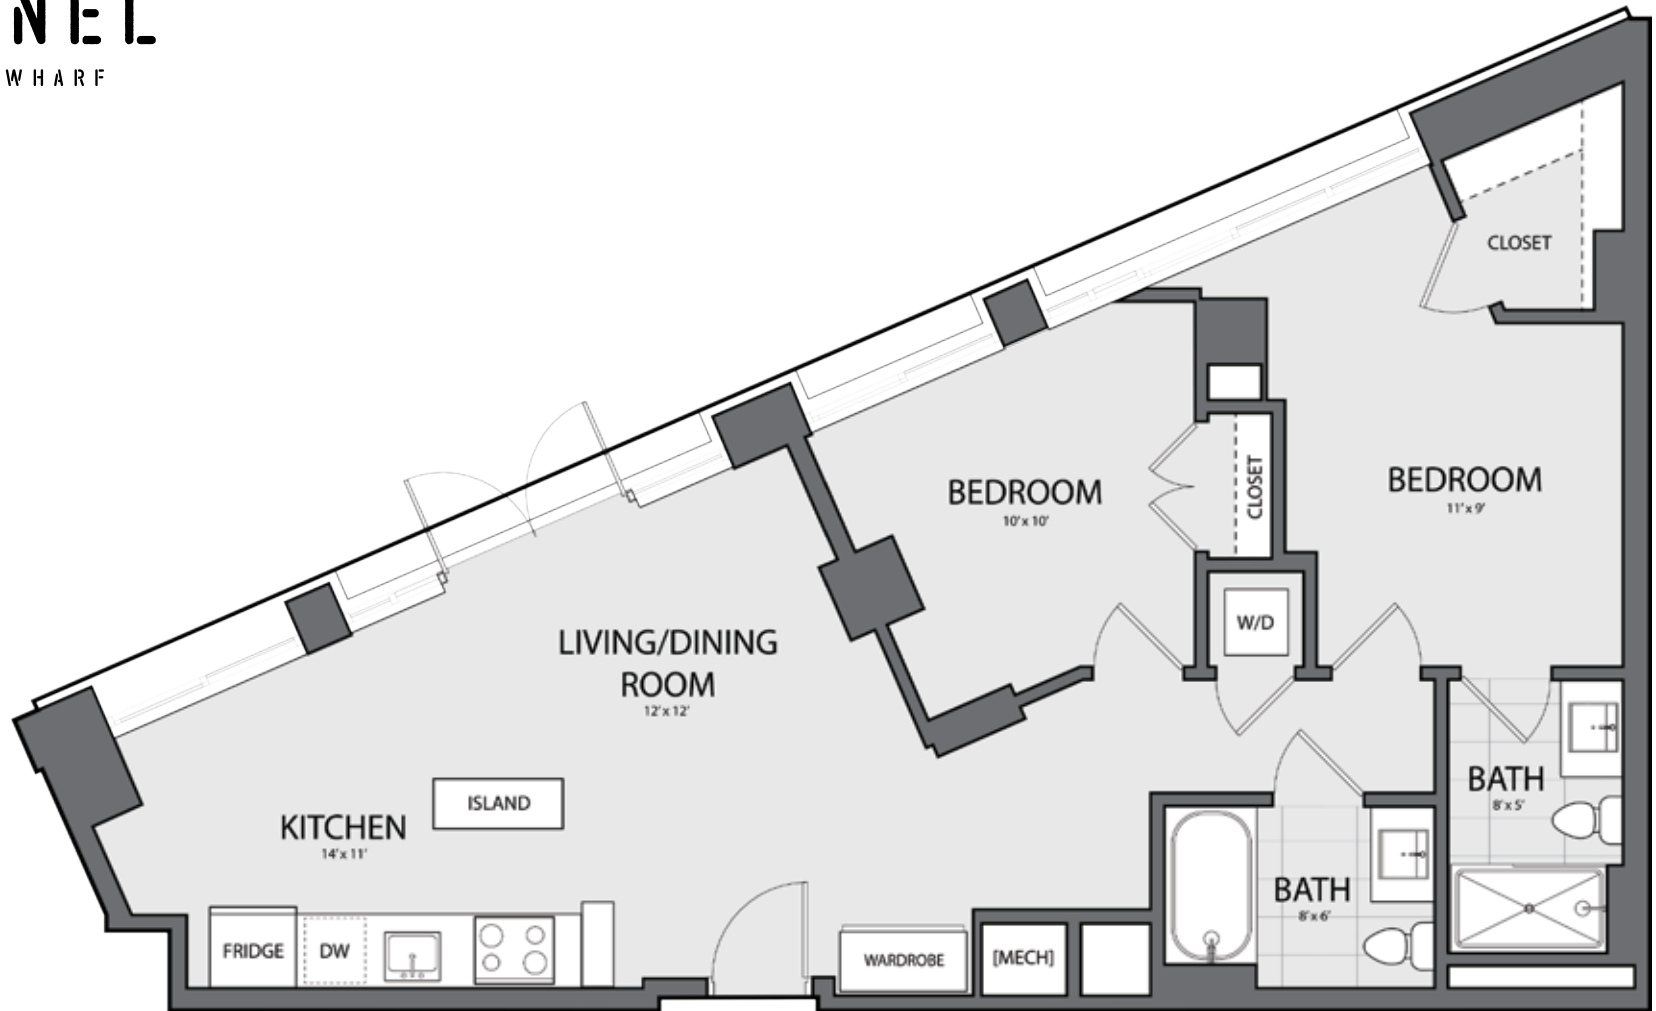

★ T H E ★
CHANNEL
DISTRICT WHARF

B-2D

2 BEDROOM | 2 BATH

1010 SQ. FT.

RENT _____

AVAILABLE _____

FLOOR PLANS ARE AN ARTIST'S CONCEPTION. DETAILS AND DIMENSIONS MAY DIFFER FROM ACTUAL PLANS.

6TH-7TH FLOOR

8TH-12TH FLOOR